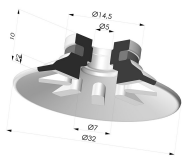

TECHNICAL INFORMATION

Arrow :	2 mm
Category :	Plates
Contact lip diameter :	32
Height (in mm) :	20
Horizontal force :	33 N
inner barrel diameter :	G1/8
Number of bellows :	0.5 Bellows
Range :	Suction cup
Series :	90
Shape :	Plate
Vertical force :	17 N

Variant reference:
90 30NI F18D-4-F

- Color: Black
- Matter: Nitrile
- Shore Hardness: SH50

Variant reference:
90 30TPU F18D-4-F

- Color: Translucent
- Matter: Thermoplastic
- Shore Hardness: SH70

Related products:

Flat Suction Cup Series 90, Ø 30 mm

Product reference: 90 30-- A

Separable Female Fitting 1/8G - with Filter

Product reference: 9PF18-4-F