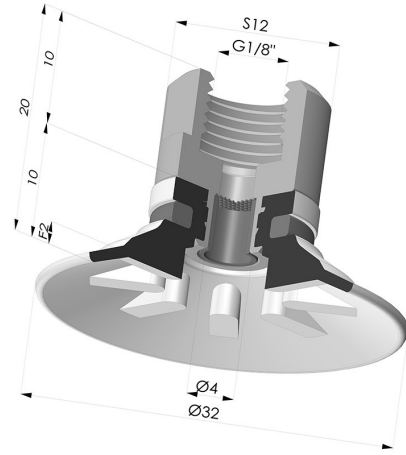

TECHNICAL INFORMATION

Arrow :	2 mm
Category :	Plates
Contact lip diameter :	32
Height (in mm) :	20
Horizontal force :	33 N
inner barrel diameter :	G1/8
Number of bellows :	0.5 Bellows
Range :	Suction cup
Series :	90
Shape :	Plate
Vertical force :	17 N

Variants:

Variant reference:
90 30SL F18D-4-F

- Color: Red food-grade CE certification
- Matter: Silicone
- Shore Hardness: SH60

Variant reference:
90 30SLT F18D-4-F

- Color: Translucent
- CE food certified
- Matter: Silicone
- Shore Hardness: SH60

Variant reference:
90 30NI F18D-4-F

- Color: Black
- Matter: Nitrile
- Shore Hardness: SH50

Variant reference:
90 30TPU F18D-4-F

- Color: Translucent
- Matter: Thermoplastic
- Shore Hardness: SH70

Related products:

Flat Suction Cup Series 90, Ø 30 mm

Product reference: 90 30-- A

Separable Female Fitting 1/8G - with Filter

Product reference: 9PF18-4-F