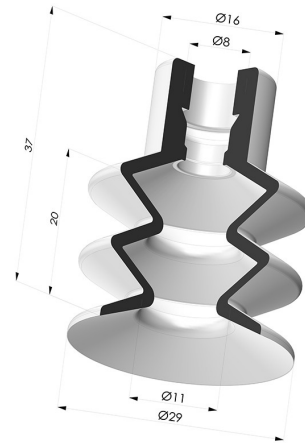

TECHNICAL INFORMATION

Arrow :	20 mm
Category :	With bellows
Contact lip diameter :	29 mm
Height (in mm) :	37
Horizontal force :	30 N
inner barrel diameter :	8 mm
Number of bellows :	2.5 Bellows
Range :	Suction cup
Series :	AR VF
Shape :	2.5 Bellows
Vertical force :	15 N
Volume :	16.6 cm ³

Variants:

Variant reference:

AR VF 29NI A

- Color: Black
- Matter: Nitrile
- Shore Hardness: SH50

Variant reference:

AR VF 29SLT A

- Color: Translucent
- CE food certified
- Matter: Silicone
- Shore Hardness: SH60