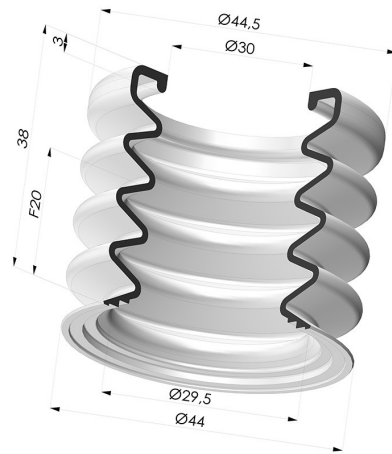

TECHNICAL INFORMATION

Arrow :	20 mm
Category :	With bellows
Contact lip diameter :	45 mm
Height (in mm) :	38
Horizontal force :	62 N
inner barrel diameter :	30mm
Number of bellows :	3.5 Bellows
Range :	Suction cup
Series :	8
Shape :	3.5 Bellows
Vertical force :	31 N

Variants:

Variant reference:
8K 45SLBLEU A SH30

- Color: Blue food-grade CE certification
 - Matter: Silicone
- Shore Hardness: SH30

Variant reference:
8K 45SLDG A

- Color: Grey food certified CE
- Matter: Detectable silicone
- Shore Hardness: SH40

Variant reference:
8K 45SLDB A

- Color: Blue food-grade CE certification
 - Matter: Detectable silicone
- Shore Hardness: SH40