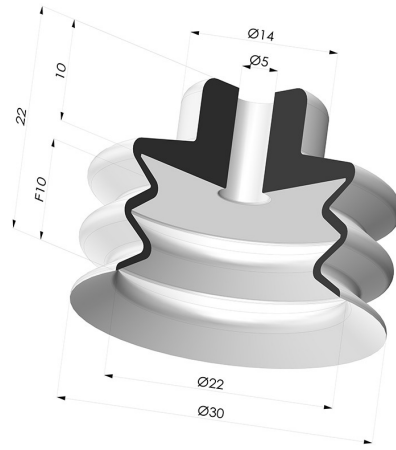

TECHNICAL INFORMATION

Arrow :	10 mm
Category :	With bellows
Contact lip diameter :	30 mm
Height (in mm) :	22
Horizontal force :	32 N
inner barrel diameter :	5 mm
Mass :	4.60 g
Number of bellows :	2.5 Bellows
Range :	Suction cup
Series :	AR VF
Shape :	2.5 Bellows
Top diameter :	4.8 mm
Vertical force :	16 N
Volume :	25.1 cm ³

Variants:

Variant reference:

AR VF 30SLT A

- Color: Translucent
- CE food certified
- Matter: Silicone
- Shore Hardness: SH60

Related products:

**Separable Female Fitting
G1/4"**
 Product reference: B

**Separable Male Fitting
G1/4"**
 Product reference: C

**Separable Female Fitting
G1/8"**
 Product reference: F

**Separable Male Fitting
G1/8"**
 Product reference: G