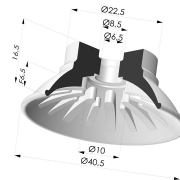

TECHNICAL INFORMATION

- Arrow :** 6.5 mm
Category : Plates
Contact lip diameter : 40.5
Height (in mm) : 24.5
Horizontal force : 54 N
inner barrel diameter : G1/8
Matter : Polyurethane
Number of bellows : 0.5 Bellows
Range : Suction cup
Series : 99
Shape : Plate
Vertical force : 27 N

Variants:

Variant reference:

99A 40PU 18D-2

- Color: Red
- Matter: Polyurethane
- Shore Hardness: SH40

Variant reference:

99B 40PU 18D-2

- Color: Green
- Matter: Polyurethane
- Shore Hardness: SH60

Related products:

Separable Female Fitting 1/8G

Product reference: 9M18-2

Flat suction cup series 99, Ø 40.5 mm

Product reference: 99- 40PU A