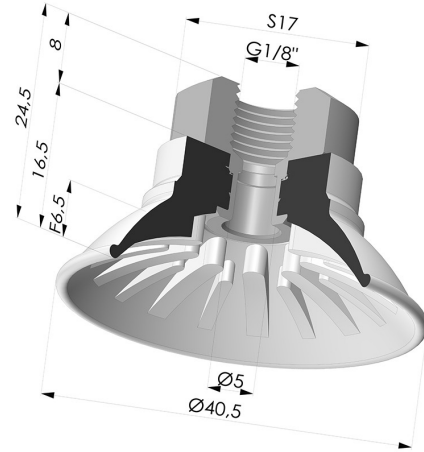

TECHNICAL INFORMATION

- Arrow :** 6.5 mm
Category : Plates
Contact lip diameter : 40.5
Height (in mm) : 24.5
Horizontal force : 54 N
inner barrel diameter : G1/8
Matter : Polyurethane
Number of bellows : 0.5 Bellows
Range : Suction cup
Series : 99
Shape : Plate
Vertical force : 27 N

Variants:

Variant reference:

99A 40PU 18D-2

- Color: Red
- Matter: Polyurethane
- Shore Hardness: SH40

Variant reference:

99B 40PU 18D-2

- Color: Green
- Matter: Polyurethane
- Shore Hardness: SH60

Related products:

Separable Female Fitting 1/8G

Product reference: 9M18-2

Flat suction cup series 99, Ø 40.5 mm

Product reference: 99- 40PU A