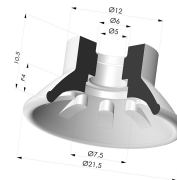

TECHNICAL INFORMATION

Arrow :	4 mm
Category :	Plates
Contact lip diameter :	21.5
Height (in mm) :	20.5
Horizontal force :	14 N
inner barrel diameter :	G1/8
Matter :	Polyurethane
Number of bellows :	0.5 Bellows
Range :	Suction cup
Series :	99
Shape :	Plate
Vertical force :	7 N

Variants:

Variant reference:

99A 20PU F18D-4-F

- Color: Red
- Matter: Polyurethane
- Shore Hardness: SH40

Variant reference:

99B 20PU F18D-4-F

- Color: Green
- Matter: Polyurethane
- Shore Hardness: SH60

Related products:

Separable Female Fitting 1/8G - with Filter

Product reference: 9PF18-4-F

Flat suction cup series 99, Ø 21.5 mm

Product reference: 99- 20PU A