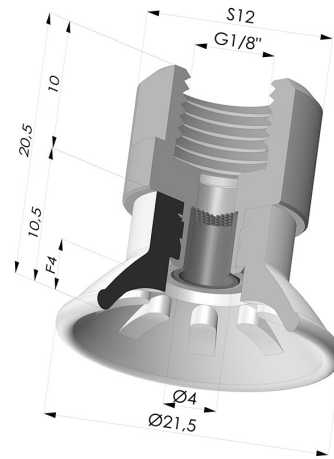

TECHNICAL INFORMATION

Arrow :	4 mm
Category :	Plates
Contact lip diameter :	21.5
Height (in mm) :	20.5
Horizontal force :	14 N
inner barrel diameter :	G1/8
Matter :	Polyurethane
Number of bellows :	0.5 Bellows
Range :	Suction cup
Series :	99
Shape :	Plate
Vertical force :	7 N

Variants:

Variant reference:

99A 20PU F18D-4-F

- Color: Red
- Matter: Polyurethane
- Shore Hardness: SH40

Variant reference:

99B 20PU F18D-4-F

- Color: Green
- Matter: Polyurethane
- Shore Hardness: SH60

Related products:

Separable Female Fitting 1/8G - with Filter

Product reference: 9PF18-4-F

Flat suction cup series 99, Ø 21.5 mm

Product reference: 99- 20PU A