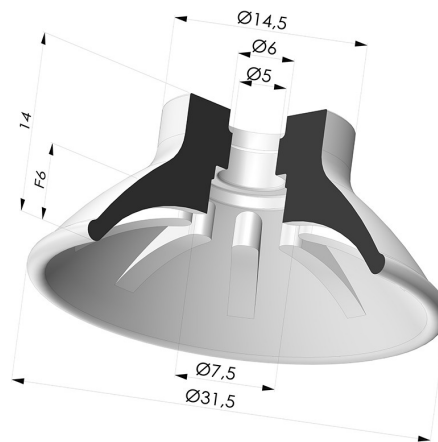

**TECHNICAL INFORMATION**

<b>Arrow :</b>	6 mm
<b>Category :</b>	Plates
<b>Contact lip diameter :</b>	31.5
<b>Height (in mm) :</b>	14
<b>Horizontal force :</b>	32 N
<b>inner barrel diameter :</b>	5
<b>Matter :</b>	Polyurethane
<b>Number of bellows :</b>	0.5 Bellows
<b>Range :</b>	Suction cup
<b>Series :</b>	99
<b>Shape :</b>	Plate
<b>Vertical force :</b>	16 N

**Variants:**

Variant reference:

**99A 30PU A**

- Color: Red
- Matter: Polyurethane
- Shore Hardness: SH40

Variant reference:

**99B 30PU A**

- Color: Green
- Matter: Polyurethane
- Shore Hardness: SH60

**Related products:**

**Separable Male Fitting 1/8G - with Filter**

Product reference:  
9PM18-4-F

**Separable Female Fitting 1/8G - with Filter**

Product reference:  
9PF18-4-F