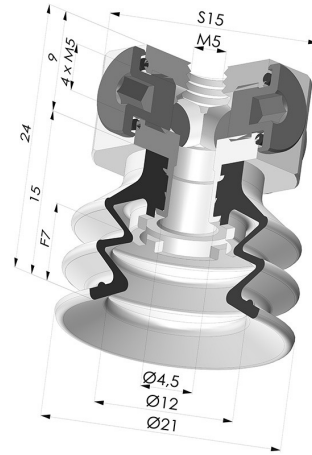

TECHNICAL INFORMATION

Arrow :	7 mm
Category :	With bellows
Contact lip diameter :	20 mm
Height (in mm) :	24
Horizontal force :	14 N
inner barrel diameter :	M5
Number of bellows :	2.5 Bellows
Range :	Suction cup
Series :	96C
Shape :	2.5 Bellows
Vertical force :	7 N

Variants:

Variant reference:

96C 20PU FM5BD

- Color: Green / Yellow
- Matter: Polyurethane
- Shore Hardness: SH60 / SH30

Related products:

Bellows Suction Cup 2.5 folds Series 96C, 20 mm Ø

Product reference: 96C 20-- A